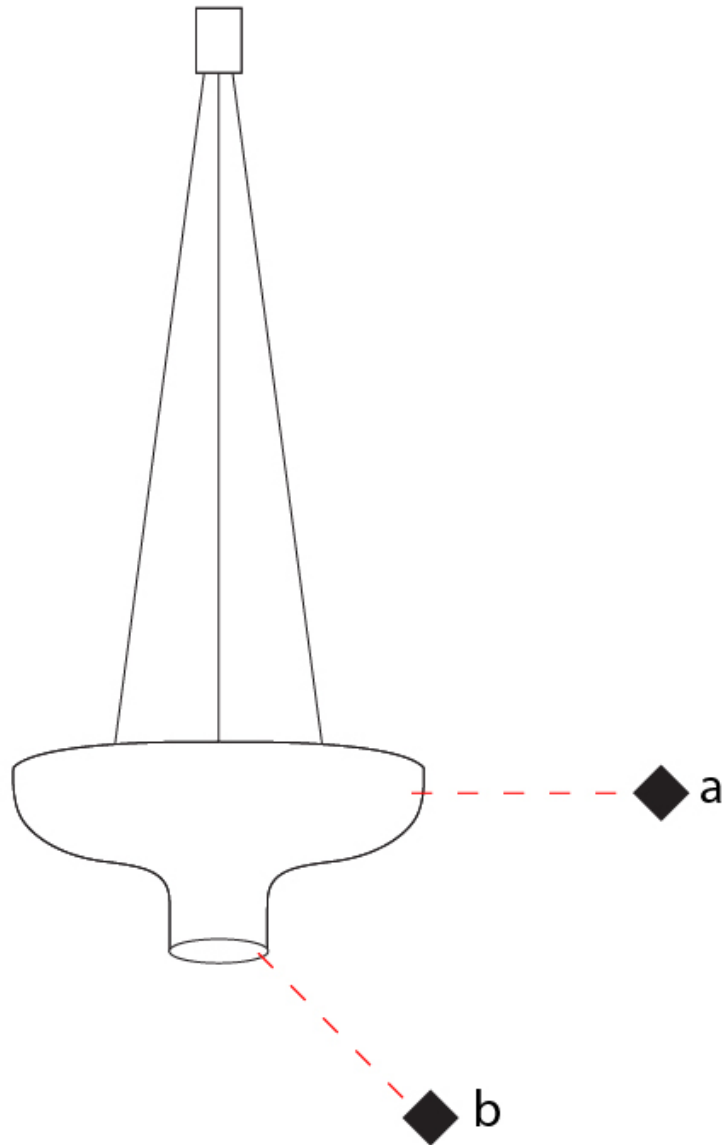

DUETTO SUSPENSION

D41049-

PROJECT	_____
TYPE	_____
SPECIFIER	_____
QUANTITY	_____
DATE	_____

D